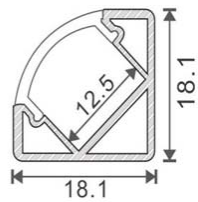

### Corner Profiles

Our range of Corner mount Aluminium LED profiles have a right angled profile allowing a corner mount to provide an angled beam.

YD-1203

PAP-105B

PAP112A

PAP-205B

PAP-833-74

1616C