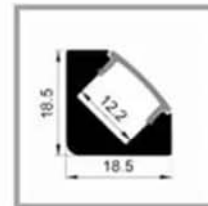

### Corner Profiles

Our range of Corner mount Aluminium LED profiles have a right angled profile allowing a corner mount to provide an angled beam.

YD-1203

PAP-105B

PAP112A

PAP-205B

PAP-833-74

1616C

1616D

2215

2719

1919B

1919H

1919K

2323

3030