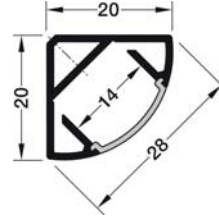

### Corner Profiles

Our range of Corner mount Aluminium LED profiles have a right angled profile allowing a corner mount to provide an angled beam.

YD-1203

PAP-105B

PAP112A

PAP-205B

PAP-833-74

1616C