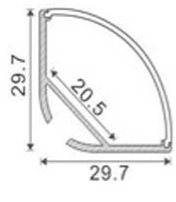

### Corner Profiles

Our range of Corner mount Aluminium LED profiles have a right angled profile allowing a corner mount to provide an angled beam.

YD-1203

PAP-105B

PAP112A

PAP-205B

PAP-833-74

1616C

1616D

2215

2719

1919B

1919H

1919K

2323

3030