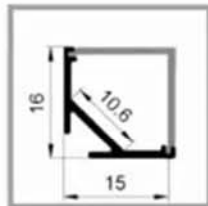

### Corner Profiles

Our range of Corner mount Aluminium LED profiles have a right angled profile allowing a corner mount to provide an angled beam.

YD-1203

PAP-105B

PAP112A

PAP-205B

PAP-833-74

1616C