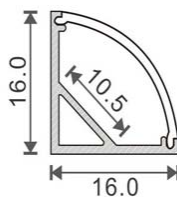

### Corner Profiles

Our range of Corner mount Aluminium LED profiles have a right angled profile allowing a corner mount to provide an angled beam.

YD-1203

PAP-105B

PAP112A

PAP-205B

PAP-833-74

1616C