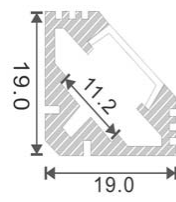

### Corner Profiles

Our range of Corner mount Aluminium LED profiles have a right angled profile allowing a corner mount to provide an angled beam.

YD-1203

PAP-105B

PAP112A

PAP-205B

PAP-833-74

1616C