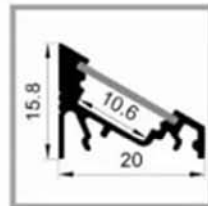

Corner Mount Aluminium LED Profiles

Corner Profiles

Our range of Corner mount Aluminium LED profiles have a right angled profile allowing a corner mount to provide an angled beam.

2215

Selector guide is for reference only. Please contact our office for full data sheets

Specifications may be subject to change without notice