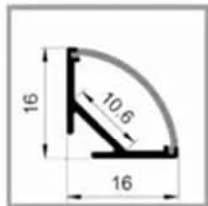

### Corner Profiles

Our range of Corner mount Aluminium LED profiles have a right angled profile allowing a corner mount to provide an angled beam.

YD-1203

PAP-105B

PAP112A

PAP-205B

PAP-833-74

1616C