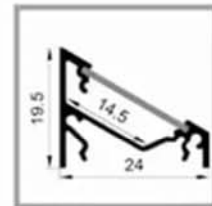

### Corner Profiles

Our range of Corner mount Aluminium LED profiles have a right angled profile allowing a corner mount to provide an angled beam.

YD-1203

PAP-105B

PAP112A

PAP-205B

PAP-833-74

1616C

1616D

2215

2719

1919B

1919H

1919K

2323

3030